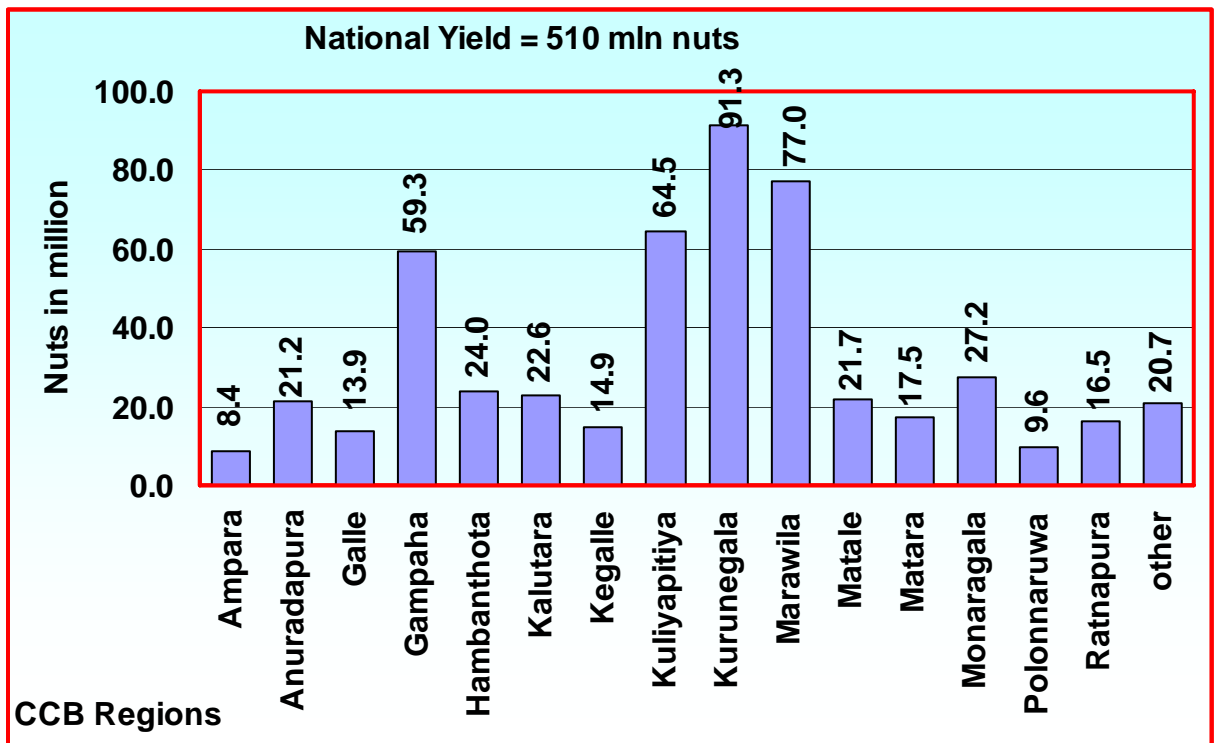

Yield per palm in pick 2/2009 (Mar/Apr) by the CCB regions

Contribution to the National Yield from pick 2/2009 (Mar/Apr) by CCB regions

Compiled by Biometry Division
CRI, Lunuwila