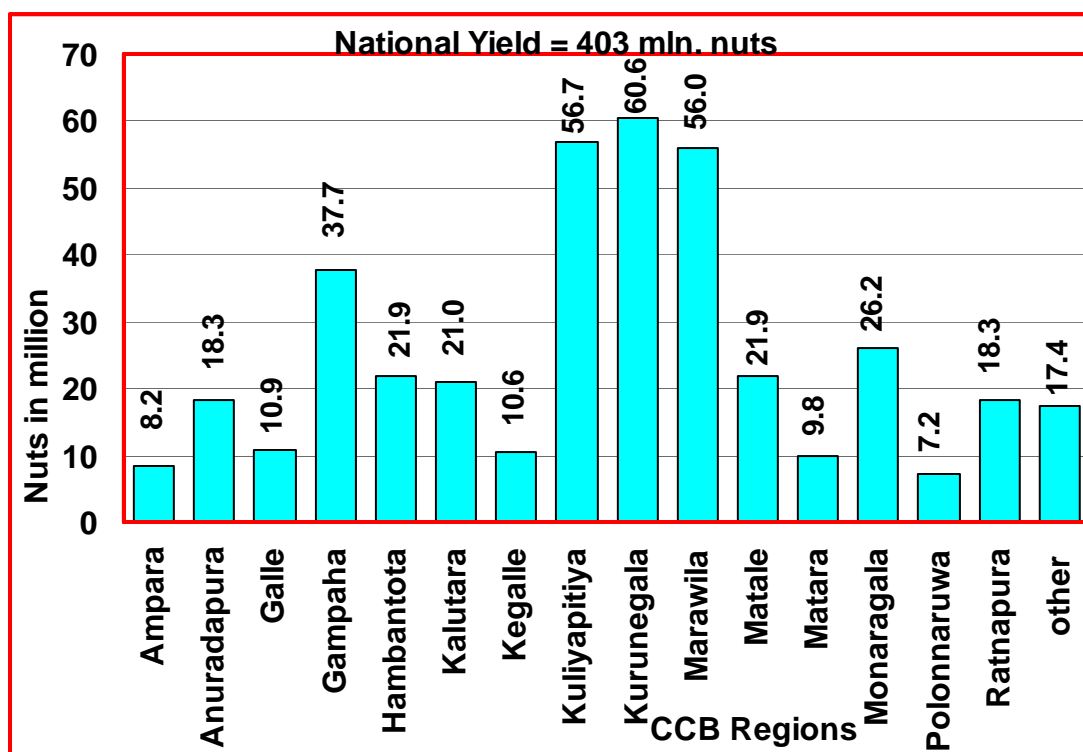

Yield per palm in pick 6/2008 (Nov/Dec) by the CCB regions

Contribution to the National Yield from pick 6/2008 (Nov/Dec) by CCB regions

Compiled by Biometry Division
CRI, Lunuwila