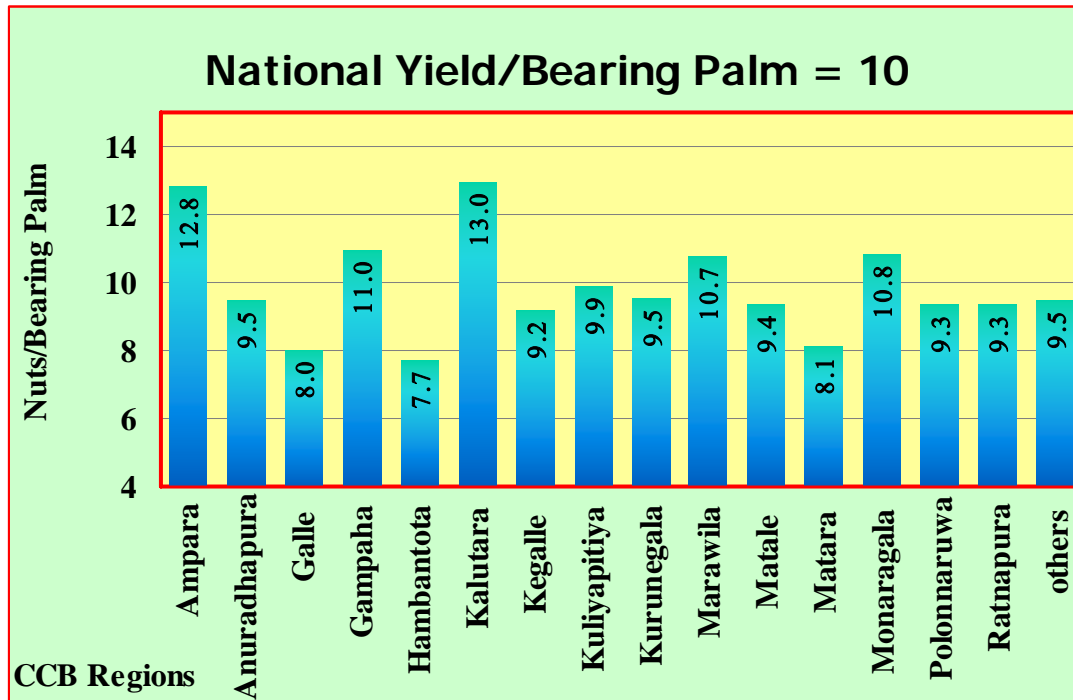

Yield per palm in pick 4/2008 (Jul/Aug) by the CCB regions

Contribution to the National Yield from pick 4/2008 (Jul/Aug) by CCB regions

Compiled by Biometry Division
CRI, Lunuwila