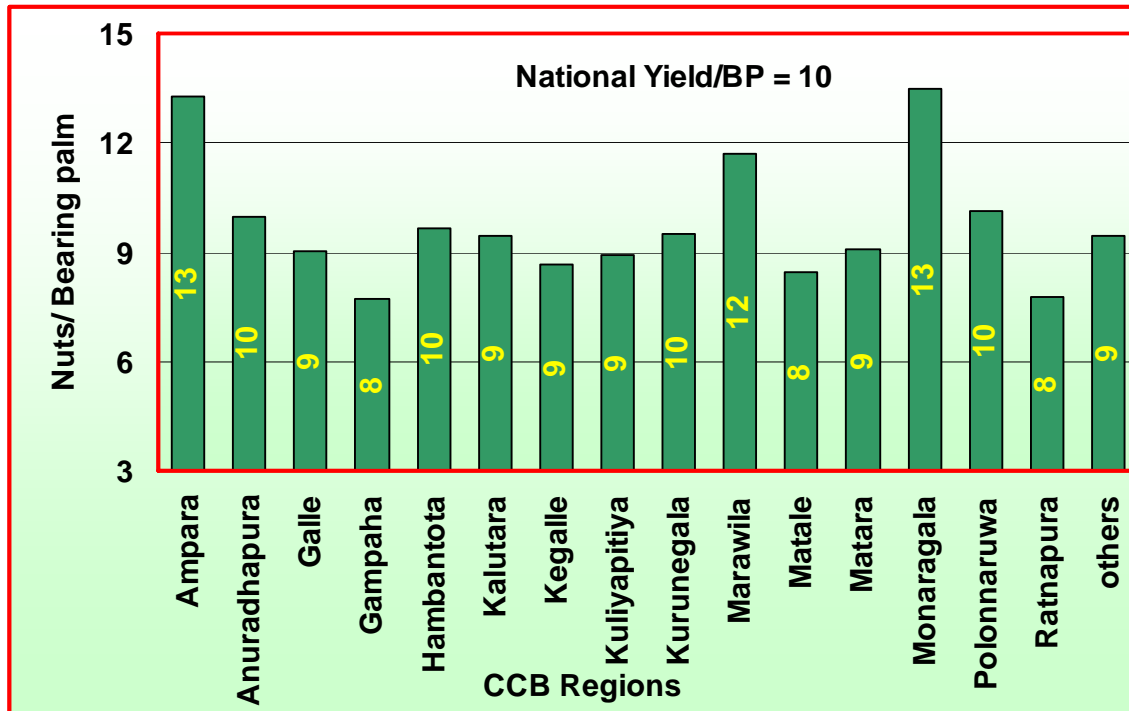

## Yield per palm in pick 2/2008 (Mar/Apr) by the CCB regions

## Contribution to the National Yield from pick 2/2008 (Mar/Apr) by CCB Regions

Compiled by Biometry Division  
CRI, Lunuwila