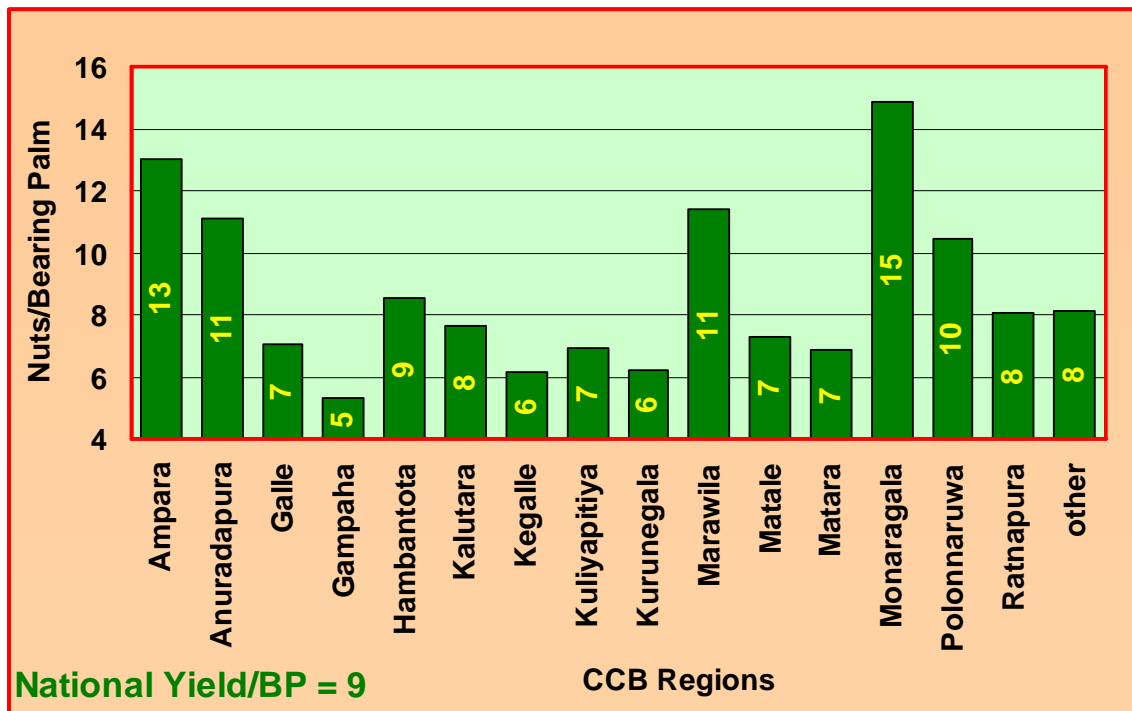

Yield per palm in pick 1/2008 (Jan/Feb) by the CCB regions

Contribution to the National Yield from pick 1/2008 (Jan/Feb) by CCB regions

Compiled by Biometry Division
CRI, Lunuwila