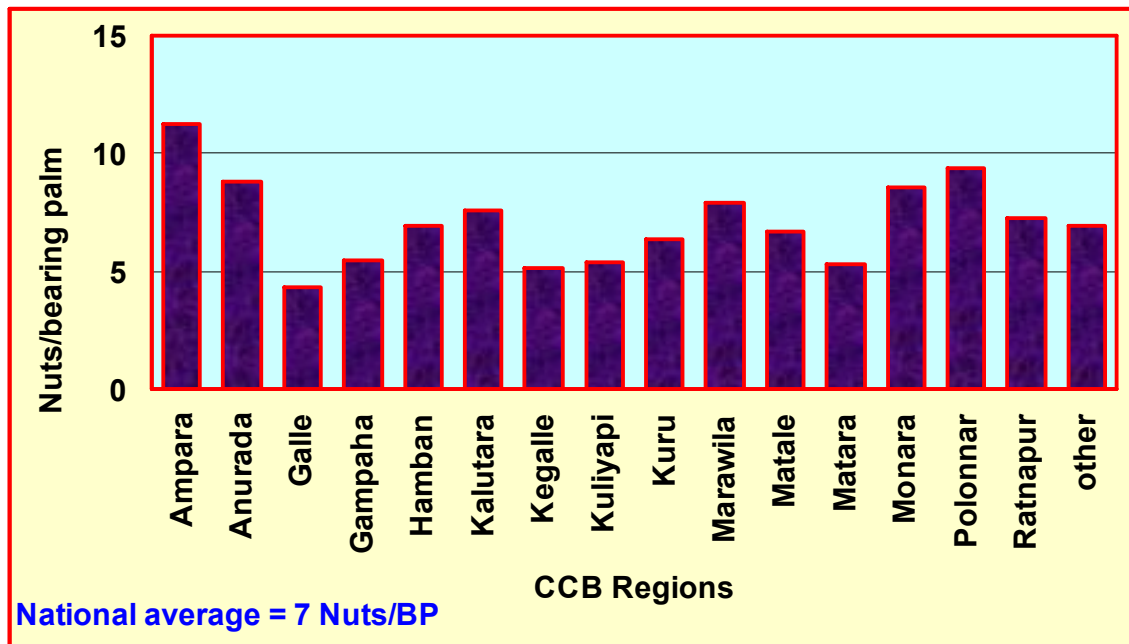

## Yield per palm in pick 6/2007 (Nov/Dec) by the CCB regions

## Contribution to the National yield from pick 6/2007 (Nov/Dec) by CCB regions

Compiled by Biometry Division  
CRI, Lunuwila