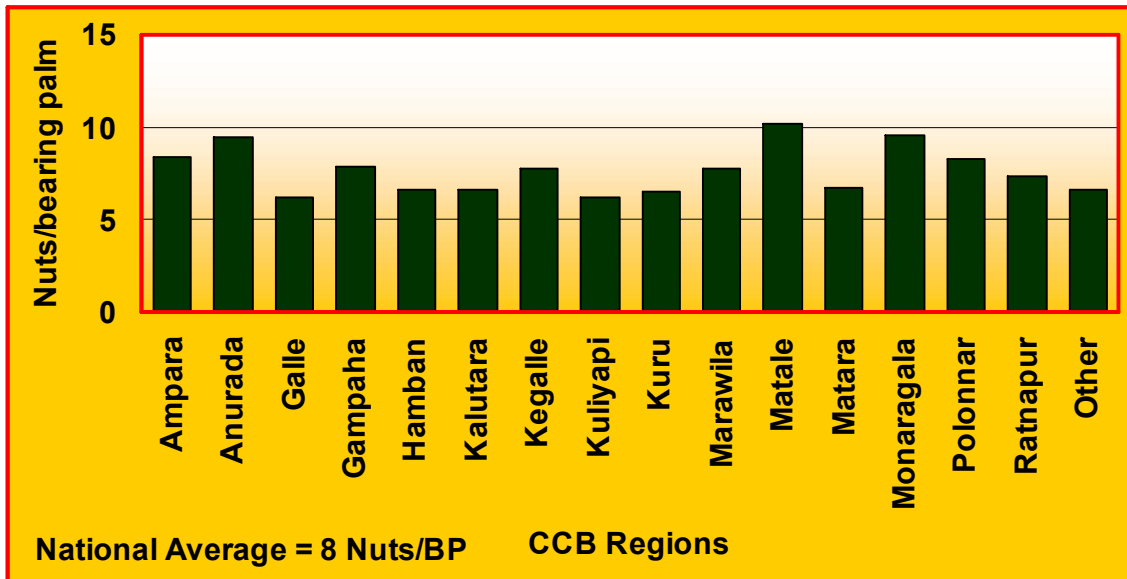

Yield per palm in pick 5/2007 (Sep/Oct) by the CCB regions

Contribution to the National yield from pick 5/2007 (Sep/Oct) by CCB regions

Compiled by Biometry Division
CRI, Lunuwila