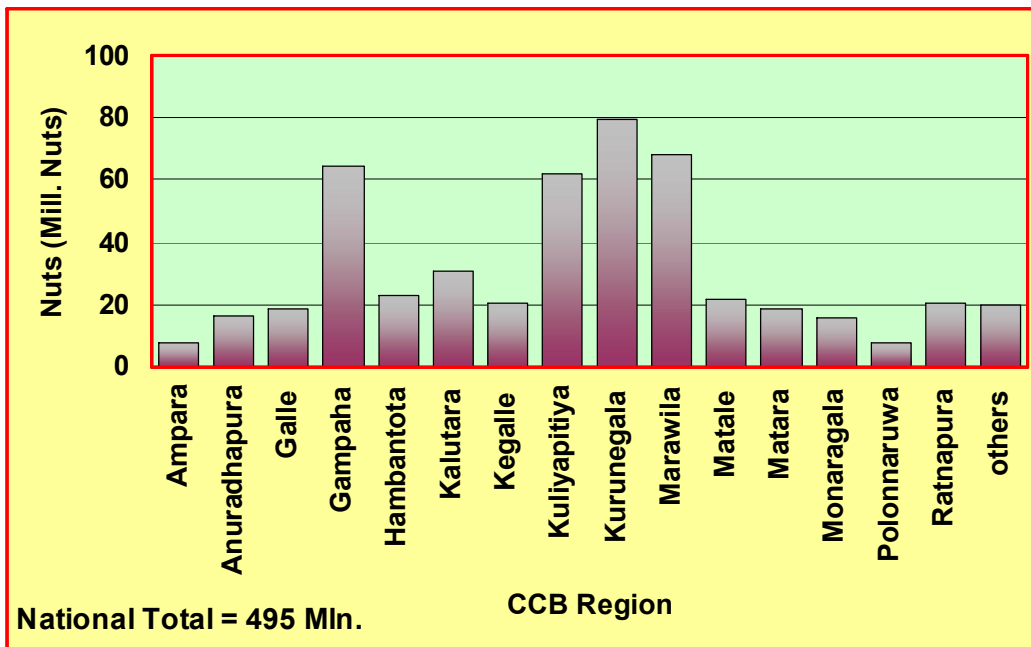

Figure 5.4

Yield per palm in pick 4/2007 (Jul/Aug) by the CCB regions

Contribution to the national yield from pick 4/2007 (Jul/Aug) by CCB regions

Compiled by Biometry Division
CRI, Lunuwila